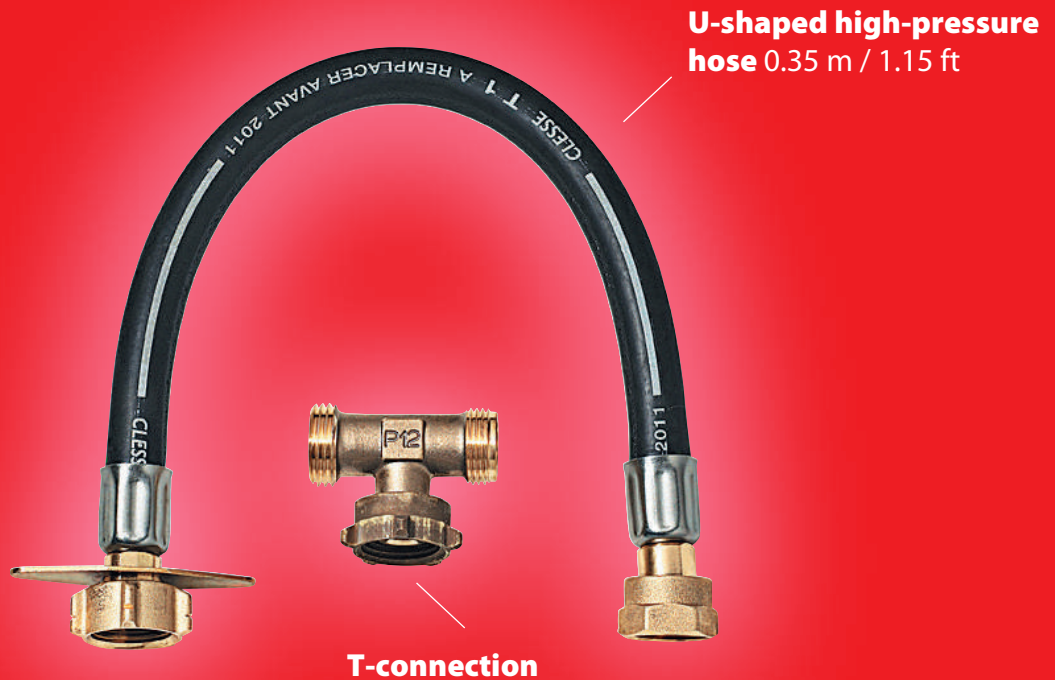

Double connection kit

CAT. NO. 18970

For filling propane cylinders

Cat. No.	Product title	Nbr. units	EAN
18970	Double connection kit	1	3189640189706

Guilbert Express SAS, a company with share capital of €630,000, registered at the Meaux Trade and Companies Registry under the number 572 055 812 - Actual products may differ from photographs.