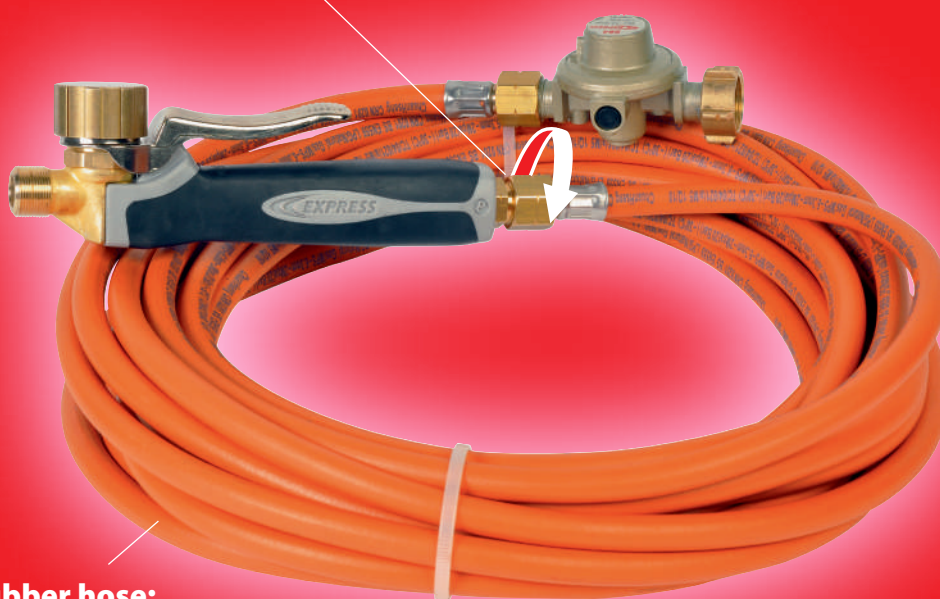

Bitumen roofing set

CAT. NO. 6093

Comfortable bi-material handle with trigger

SET RANGE

Handle with swivel connector to avoid tangling the hose

Fixed regulator
4 bar / 58 psi

Rubber hose:
Ø 6.3 mm / 0.25 in
10 m / 33 ft
designed according to standard NF EN ISO 3821
3/8" left-hand-thread crimped connectors

Cat. No.	Product title	Nbr. units	EAN
6093	Bitumen roofing set	1	3189640060937

Guilbert Express SAS, a company with share capital of 6630,000, registered at the Meaux Trade and Companies Registry under the number 572 055 812 – Actual products may differ from photographs.