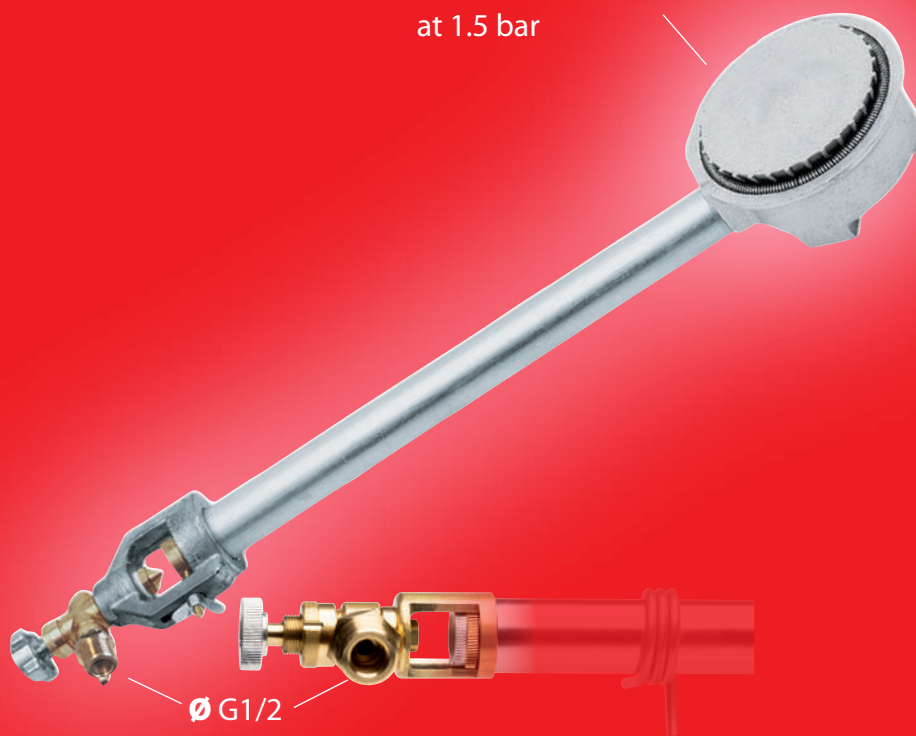

Burner

CAT. NO. 621R

For boilers

SUPPLIED WITH

1 union to connect
to a hose M20x150
Cat. No. 41436

COMPATIBLE ACCESSORIES

Connection kit
Cat. No. 629

Tripod for burner
Cat. No. 5325

Pilot flame for burner
Cat. No. 2021

Power

49.3 kW / 168 219 BTU/h
at 1.5 bar

BURNER RANGE

Cat. No.	Product title	Nbr. units	EAN
621R	Burner	1	3189640016217

Guilbert Express SAS, a company with share capital of €630,000, registered at the Meaux Trade and Companies Registry under the number 572 055 812 - Actual products may differ from photographs.