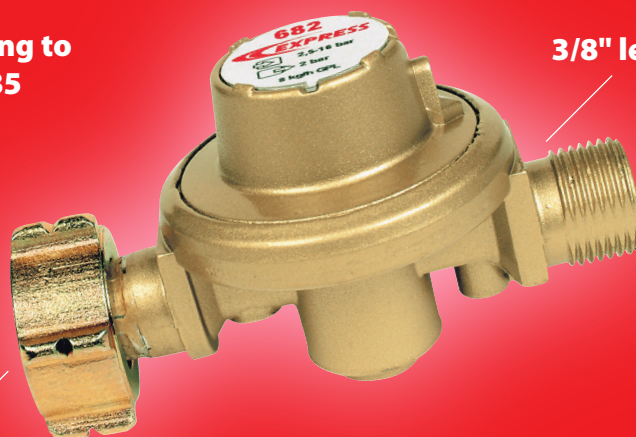

Fixed regulator

CAT. NO. 682

For propane gas

REGULATOR RANGE

Designed according to standard EN 13785

3/8" left-hand-thread outlet

Inlet:
wing nut
Ø 21.8 x 1.814 mm / 0.86 x 0.07 in
left-hand thread

Output pressure
2 bar
29 psi

Input pressure
2.5 to 16 bar
36.2 to 232 psi

Cat. No.	Product title	Nbr. units	EAN
682	Fixed regulator	2	3189640006829

Guilbert Express SAS, a company with share capital of €630,000, registered at the Meaux Trade and Companies Registry under the number 572 055 812 - Actual products may differ from photographs.