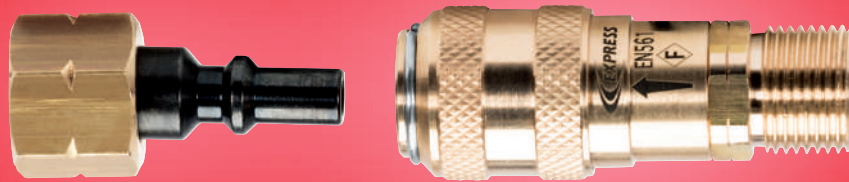

# Quick union and nipple set

**CAT. NO. 911**

## For series 600 handles

Cat. No.	Product title	Nbr. units	EAN
911	Quick union and nipple set	2	3189640009110

Guilbert Express SAS, a company with share capital of €630,000, registered at the Meaux Trade and Companies Registry under the number 572 055 812 - Actual products may differ from photographs.