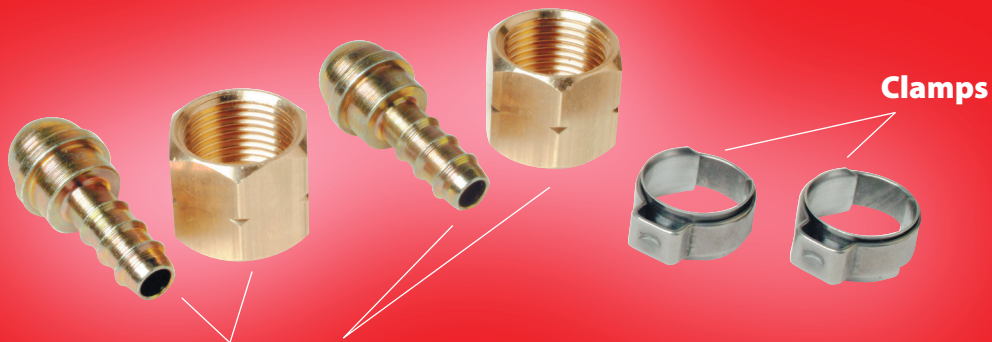

# Union/nipple kit

**CAT. NO. 963R**

**To repair or assemble  
your hose**

**2 unions/nipples**  
for Ø 6.3mm / 0.25 in hose  
with 3/8" left-hand-thread nut

Cat. No.	Product title	Nbr. units	EAN
<b>963R</b>	<b>Union/nipple kit</b>	<b>1</b>	<b>3189640029637</b>