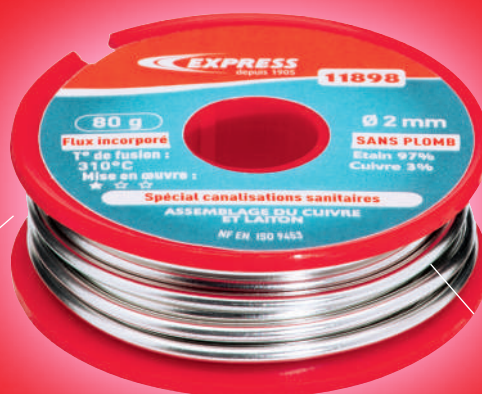

# Spool of soft solder

**CAT. NO. 11898**

### SPOOL RANGE

11894

11898

12890

5880

5890

**Solid wire with no lead**

97% tin - 3% copper  
Ø 2 mm / 0.078 in

**Integrated flux**

| Cat. No. | Product title                             | Nbr. units | EAN           |
|----------|---|------------|---------------|
| 11898    | Spool of soft solder with integrated flux | 6          | 3189640118980 |